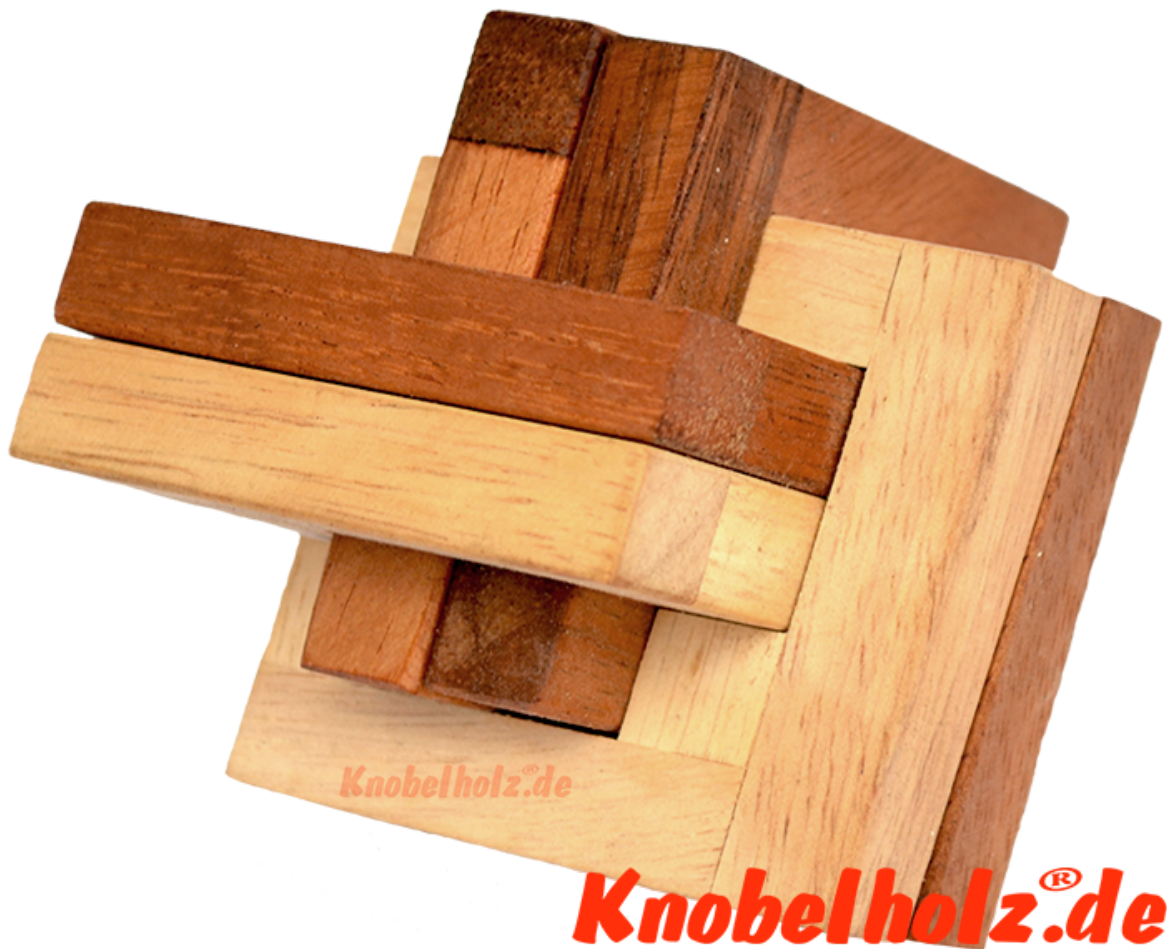

## Criss Cross Jam Interlock Puzzle

Criss Cross Jam Interlock Holzpuzzle jammed intersection puzzle in size 7,8 x 7,8 x 7,8 cm samanea wooden game